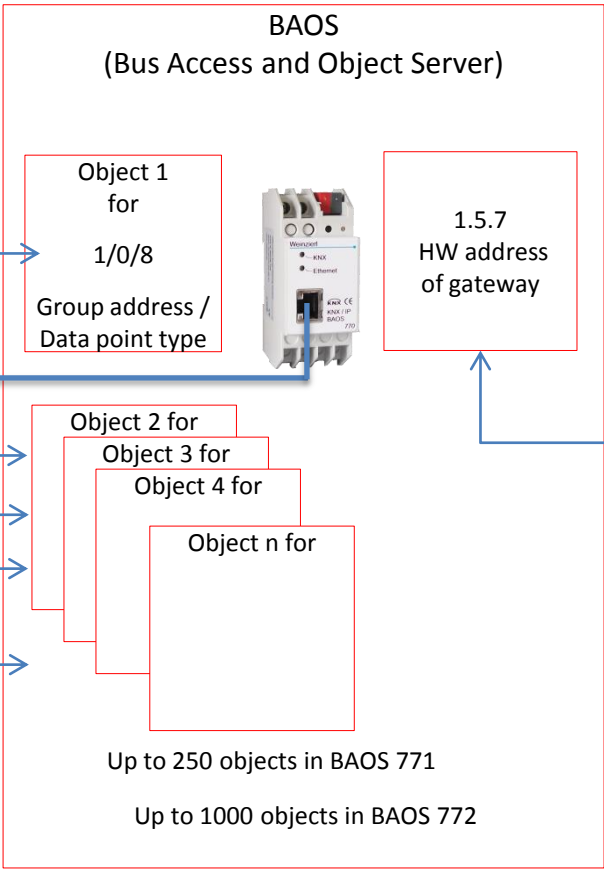

Od skupinové adresy KNX k pojmenované proměnné v programu v Mosaicu

Tecomat Foxtrot

1.5.7
HW address of gateway