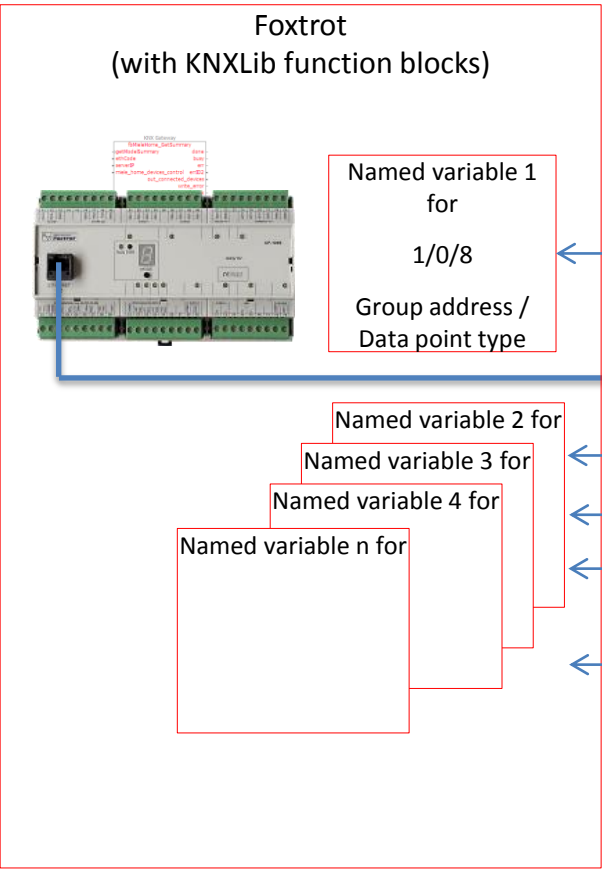

Od skupinové adresy KNX k pojmenované proměnné v programu v Mosaicu

Tecomat Foxtrot

1.5.7
HW address of gateway